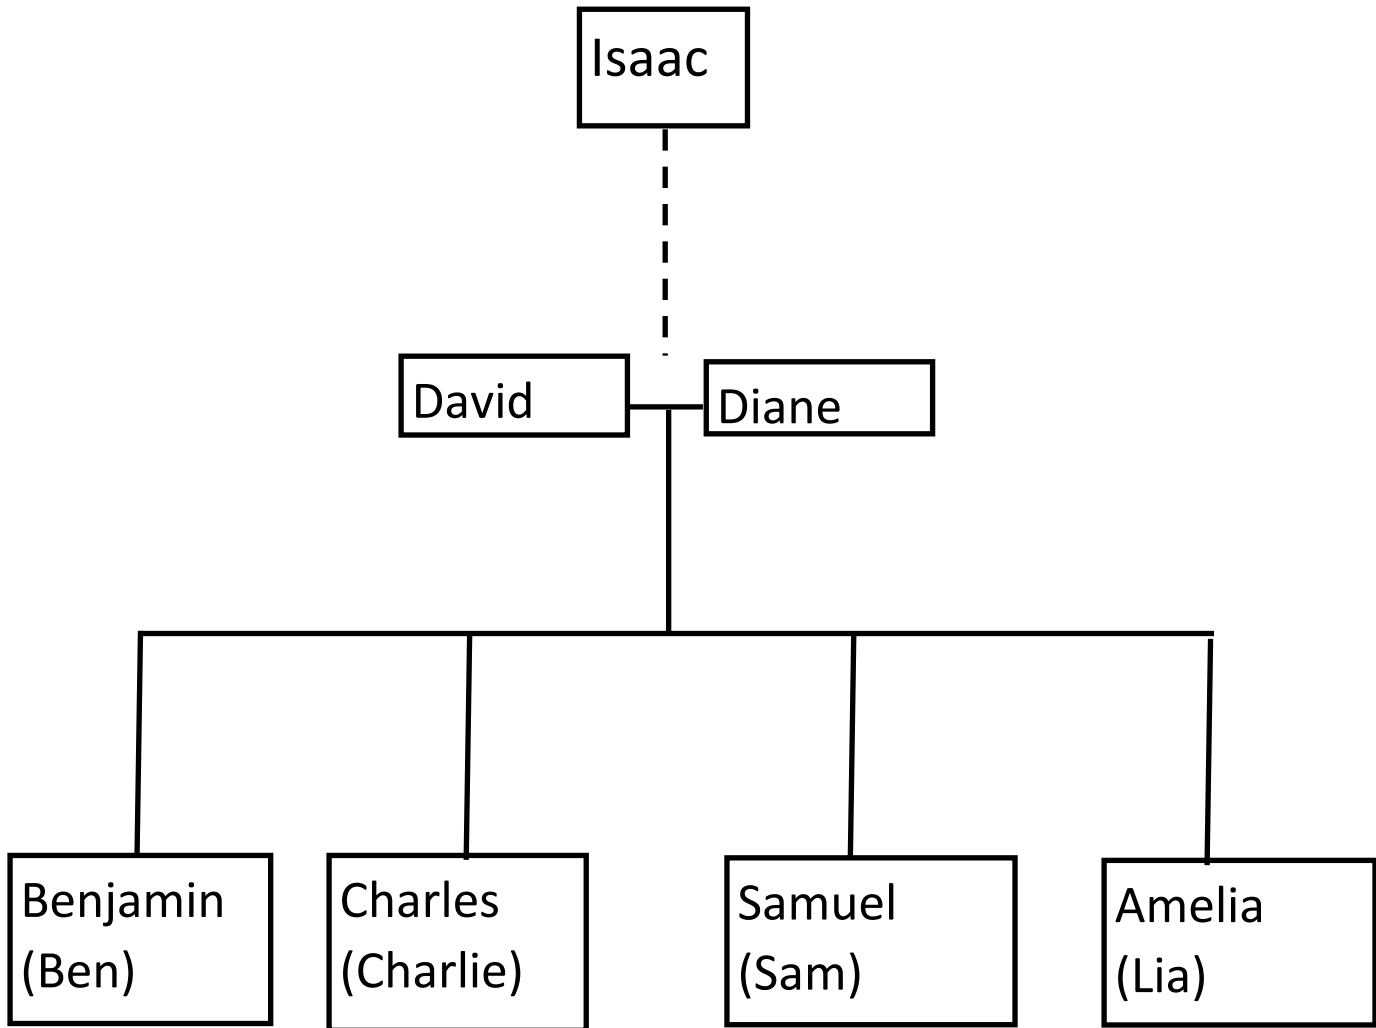

The Taylor Family

Amelia (Lia) Elizabeth Taylor

Name: Amelia Elizabeth Taylor

Known as: Lia

Date of Birth: 17th September 2001

Age at beginning of the series: 17

Age at end of the series: 18

Physical Description: 5'4 and average build, shoulder length wavy caramel brown hair, blue eyes

Samuel (Sam) Taylor

Name: Samuel Taylor

Known as: Sam

Date of Birth: 17th September 2001

Age at beginning of the series: 17

Age at end of the series: 18

Physical Description: 5'11, athletic build, dark brown hair, brown eyes

David Taylor

Name: David Taylor

Age at beginning of series: 46

Age at end of series: 47

Physical Description: 5'11, dark brown almost black hair, brown eyes, has the beginnings of a belly but is in relatively good shape